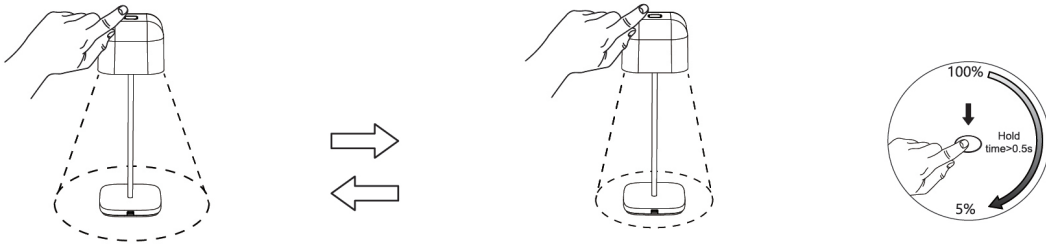

TOUCH ON/OFF

Memory of brightness.

Every time switch on the lamp, the lighting brightness is the same as the previous setting.

STEPLESS DIMMER

Color temperature: 2700K

⚠ ONLY WORKS WHEN THE LIGHT IS ON

CHARGE