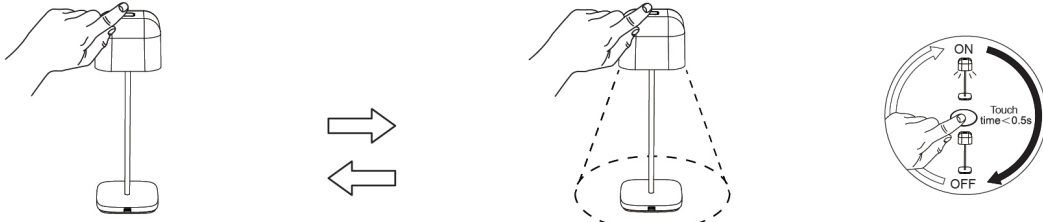

TOUCH ON/OFF

Memory of brightness.

Every time switch on the lamp, the lighting brightness is the same as the previous setting.

STEPLESS DIMMER

Color temperature: 2700K

⚠ ONLY WORKS WHEN THE LIGHT IS ON

CHARGE