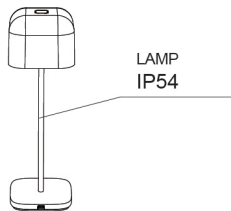

TOUCH ON/OFF

Memory of brightness.

Every time switch on the lamp, the lighting brightness is the same as the previous setting.

STEPLESS DIMMER

Color temperature: 2700K

⚠ ONLY WORKS WHEN THE LIGHT IS ON

CHARGE